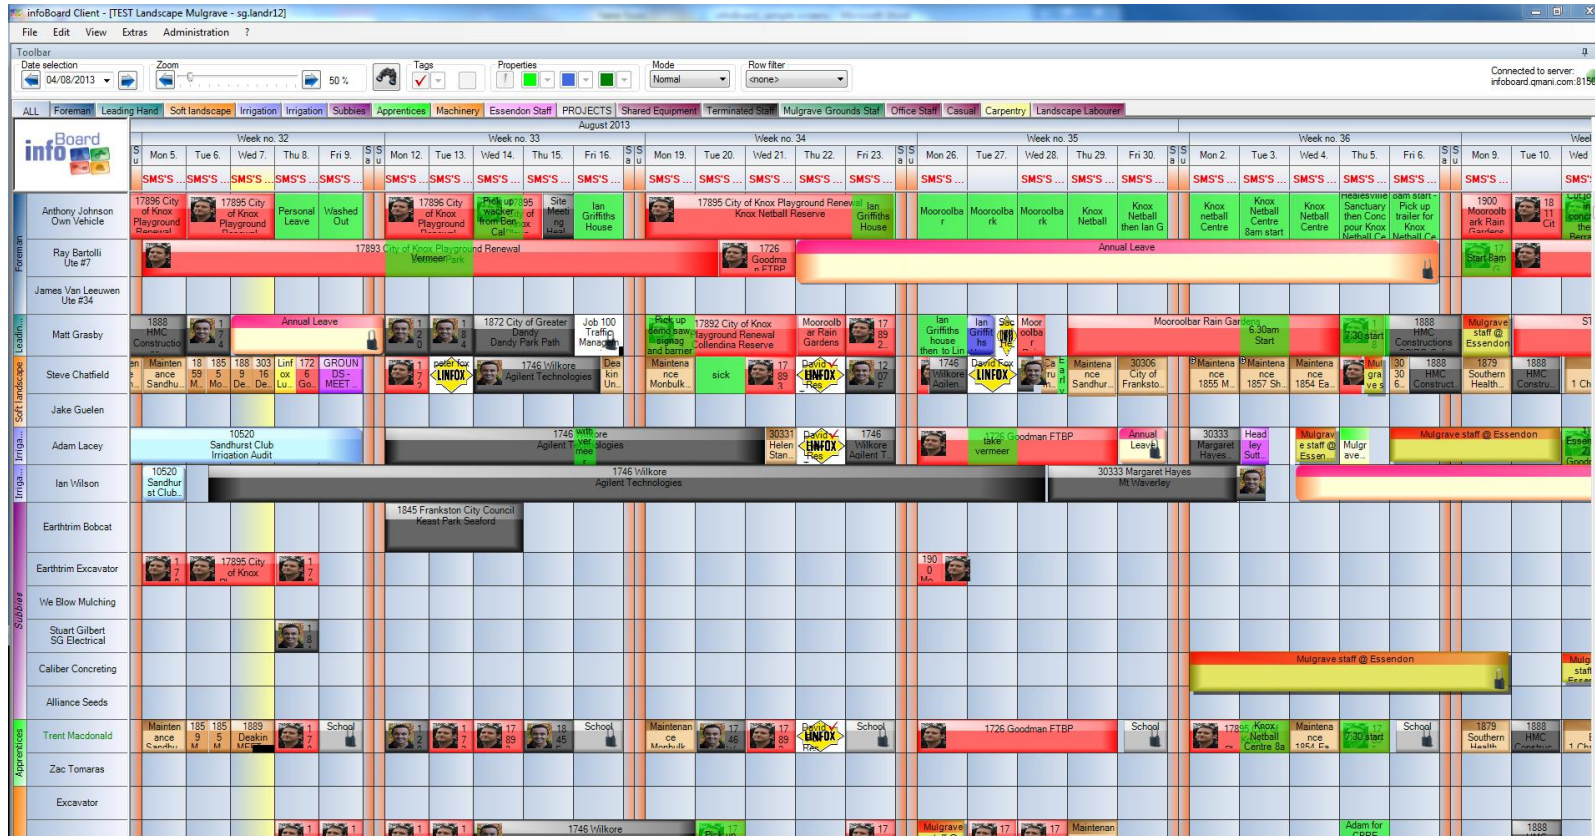

visual operational
management solution for
scheduling and planning

Sample screen shots of infoBoard planning boards

Sample screen shot 1: scheduling of tasks to resources (personnel, machines, etc)

visual operational
management solution for
scheduling and planning

Sample screen shots of infoBoard planning boards

Sample screen shot 1: scheduling of tasks to resources (personnel, machines, etc)

visual operational
management solution for
scheduling and planning

Sample screen shots of infoBoard planning boards

Sample screen shot 1: scheduling of tasks to resources (personnel, machines, etc)

visual operational
management solution for
scheduling and planning

Sample screen shots of infoBoard planning boards

infoBoard Client - [TEST Landscape Mulgrave - sg.landri12]

Sample screen shot 5a: scheduling of tasks in a fabrication and manufacturing operations

visual operational
management solution for
scheduling and planning

Sample screen shots of infoBoard planning boards