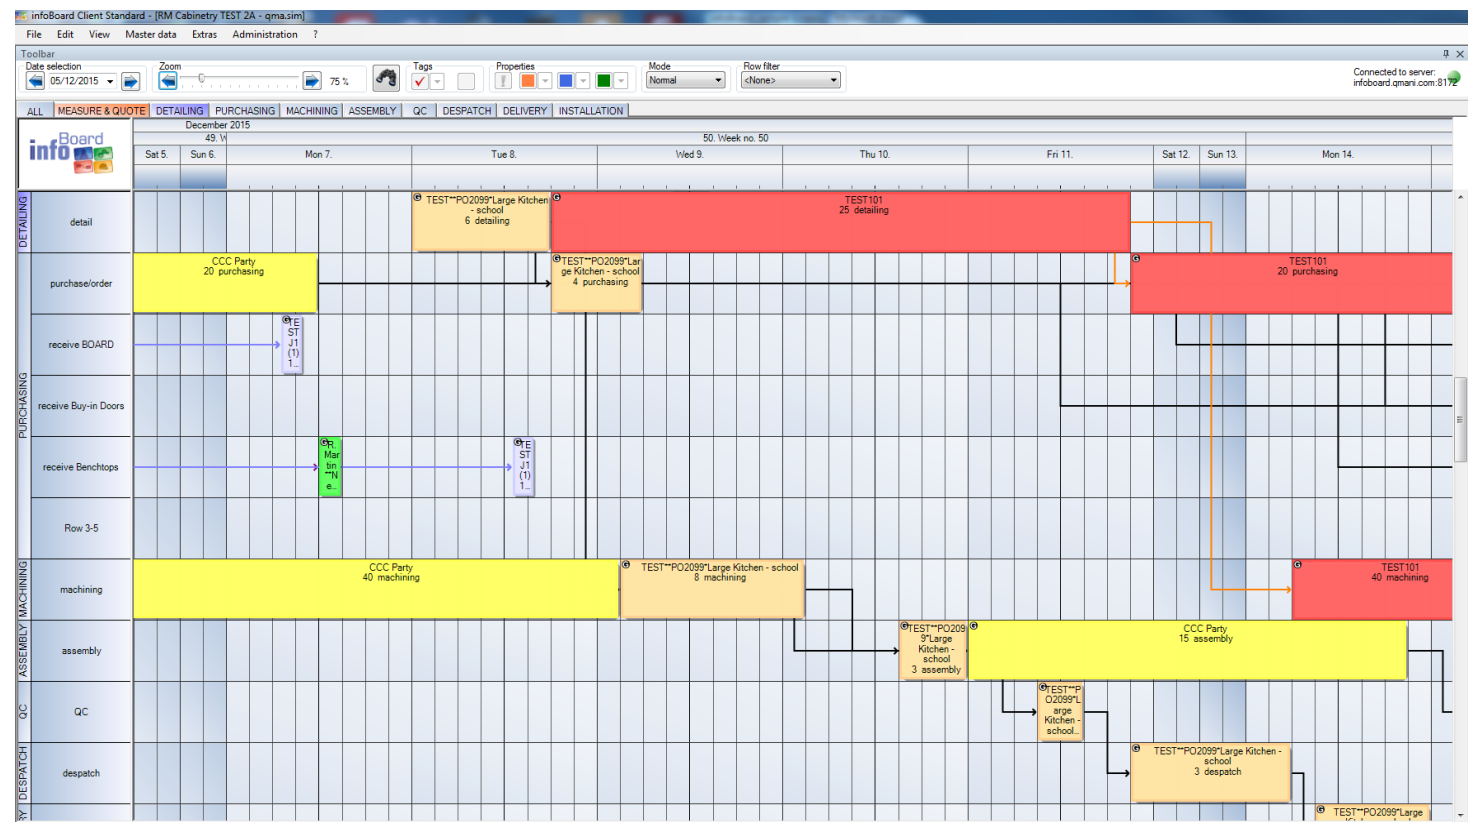

visual operational management solution for scheduling and planning

Sample screen shots of infoBoard planning boards

Sample screen shot 2: scheduling and planning for construction activities

visual operational
management solution for
scheduling and planning

Sample screen shots of infoBoard planning boards

Sample screen shot 3: scheduling and planning of cabinetry operations

visual operational management solution for scheduling and planning

Sample screen shots of infoBoard planning boards

Sample screen shot 4: scheduling and planning of cabinetry operations using conditional dependencies

visual operational management solution for scheduling and planning

Sample screen shots of infoBoard planning boards

Sample screen shot 5: scheduling of tasks in a fabrication and manufacturing operations

visual operational
management solution for
scheduling and planning

Sample screen shots of infoBoard planning boards