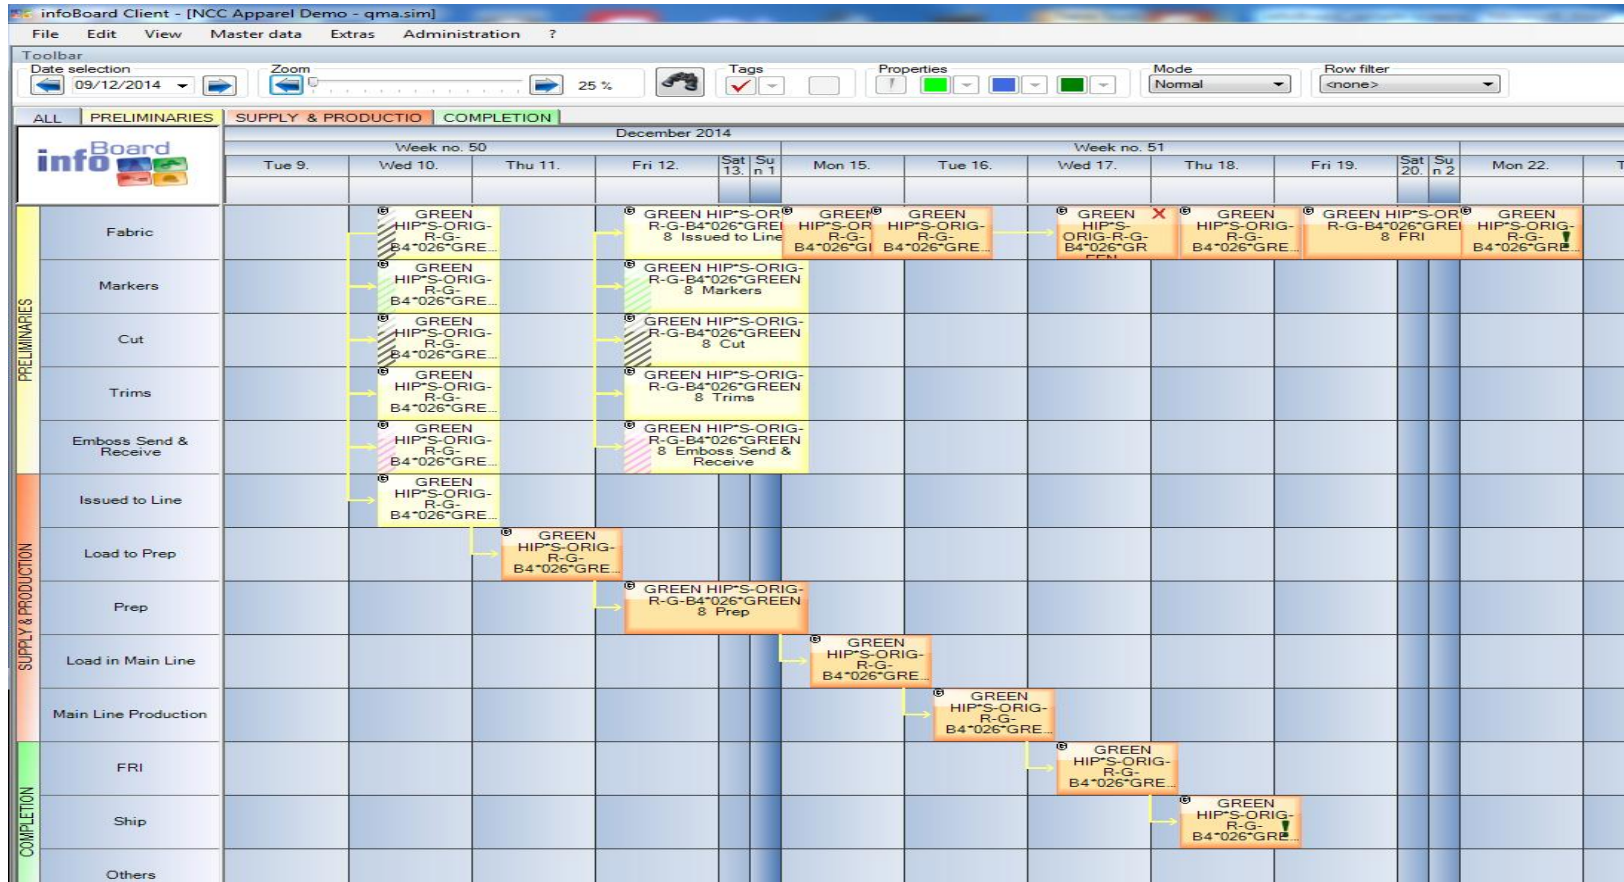

Sample screen shots of infoBoard planning boards

Sample screen shot 1: scheduling of tasks to resources (personnel, machines, etc)

visual operational
management solution for
scheduling and planning

Sample screen shots of infoBoard planning boards

Sample screen shot 1: scheduling of tasks to resources (personnel, machines, etc)

visual operational
management solution for
scheduling and planning

Sample screen shots of infoBoard planning boards

infoBoard Client - [TEST Landscape Mulgrave - sg.landri12]

Sample screen shot 1a: scheduling of tasks to resources (personnel, machines, etc)

visual operational
management solution for
scheduling and planning

Sample screen shots of infoBoard planning boards

Sample screen shot 2: scheduling and planning of garment factory operations

visual operational management solution for scheduling and planning

Sample screen shots of infoBoard planning boards

Sample screen shot 2: scheduling and planning for construction activities

visual operational
management solution for
scheduling and planning