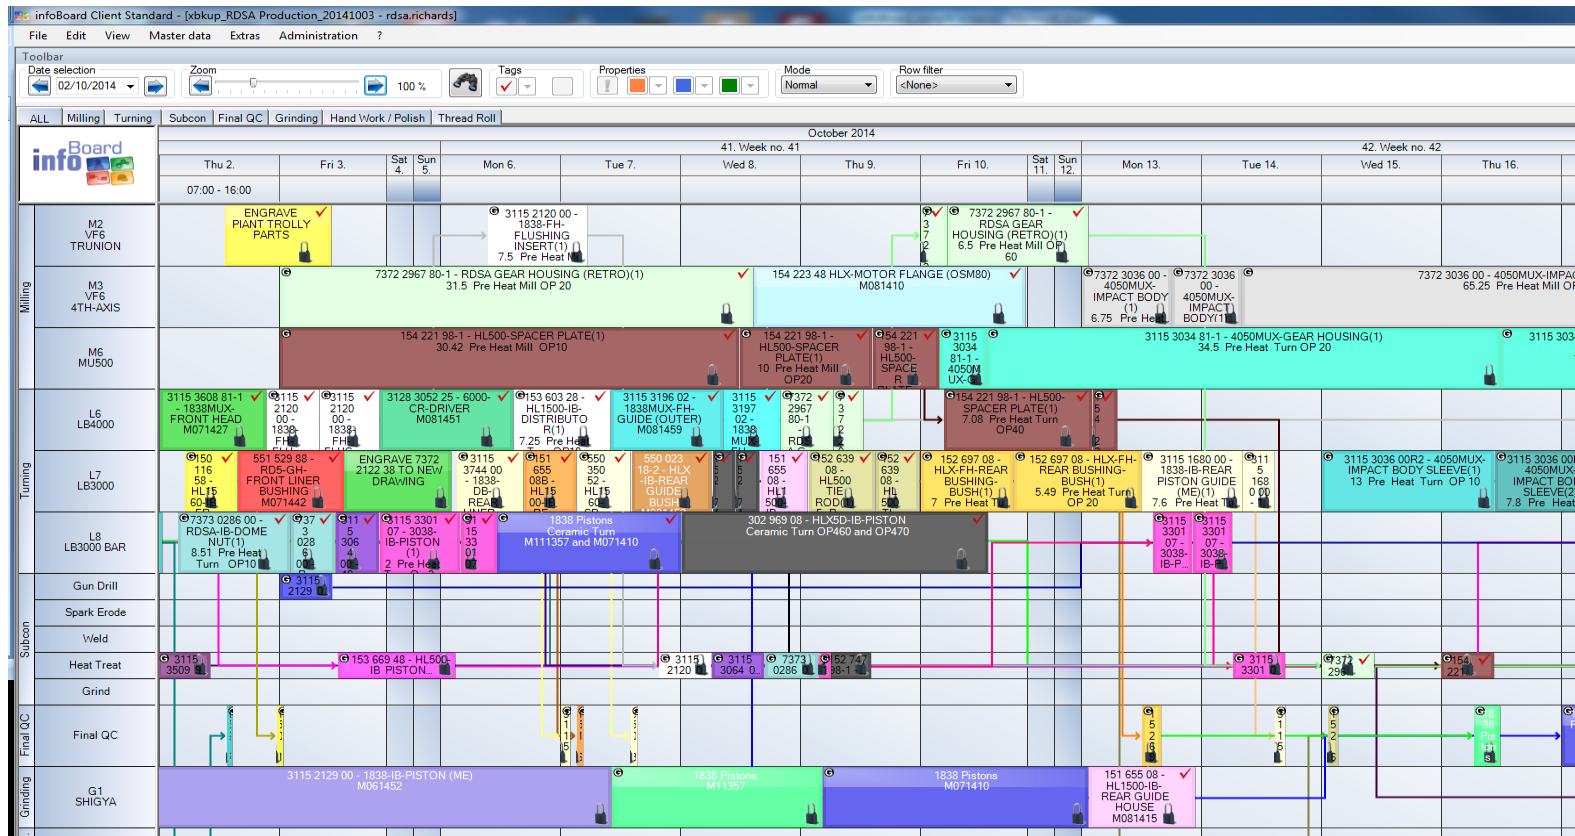

visual operational management solution for scheduling and planning

Sample screen shots of infoBoard planning boards

Sample screen shot 2: scheduling and planning for construction activities

visual operational
management solution for
scheduling and planning

Sample screen shots of infoBoard planning boards

Sample screen shot 3: scheduling and planning of cabinetry operations

visual operational management solution for scheduling and planning

Sample screen shots of infoBoard planning boards

Sample screen shot 4: scheduling and planning of cabinetry operations using conditional dependencies

visual operational management solution for scheduling and planning

Sample screen shots of infoBoard planning boards

Sample screen shot 5: scheduling of tasks in a fabrication and manufacturing operations

visual operational
management solution for
scheduling and planning

Sample screen shots of infoBoard planning boards