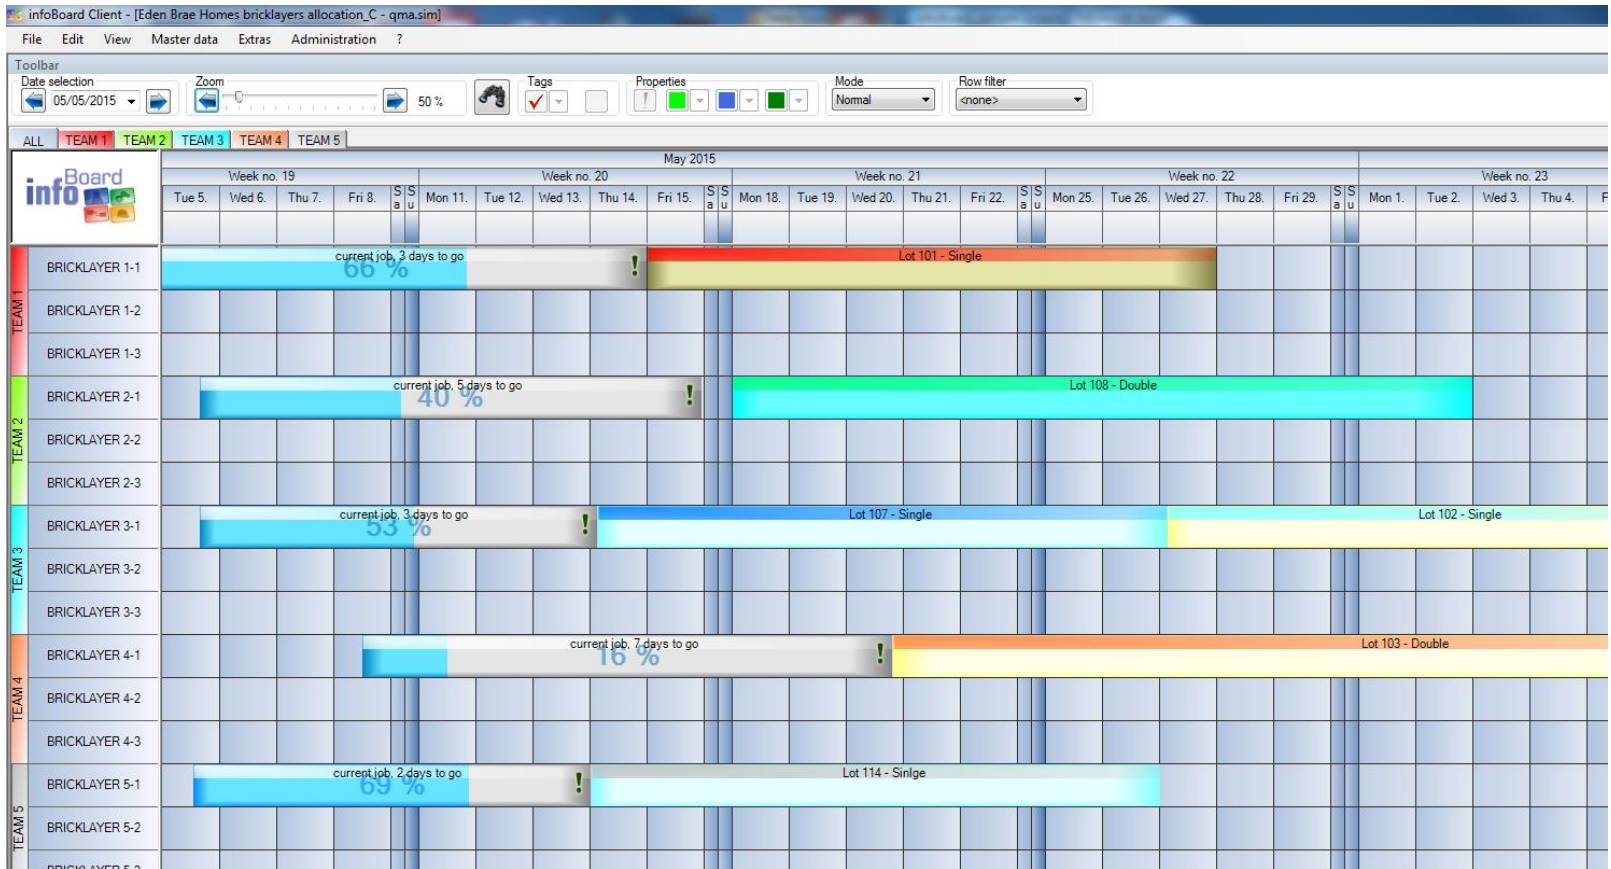

Sample screen shot 1a: scheduling of tasks to resources (personnel, machines, etc)

visual operational
management solution for
scheduling and planning

Sample screen shots of infoBoard planning boards

Sample screen shot 2: scheduling and planning of garment factory operations

visual operational management solution for scheduling and planning

Sample screen shots of infoBoard planning boards

Sample screen shot 2: scheduling and planning for construction activities

visual operational
management solution for
scheduling and planning

Sample screen shots of infoBoard planning boards

Sample screen shot 3: scheduling and planning of cabinetry operations

visual operational management solution for scheduling and planning

Sample screen shots of infoBoard planning boards

Sample screen shot 5: scheduling of tasks in a fabrication and manufacturing operations

visual operational
management solution for
scheduling and planning

Sample screen shots of infoBoard planning boards