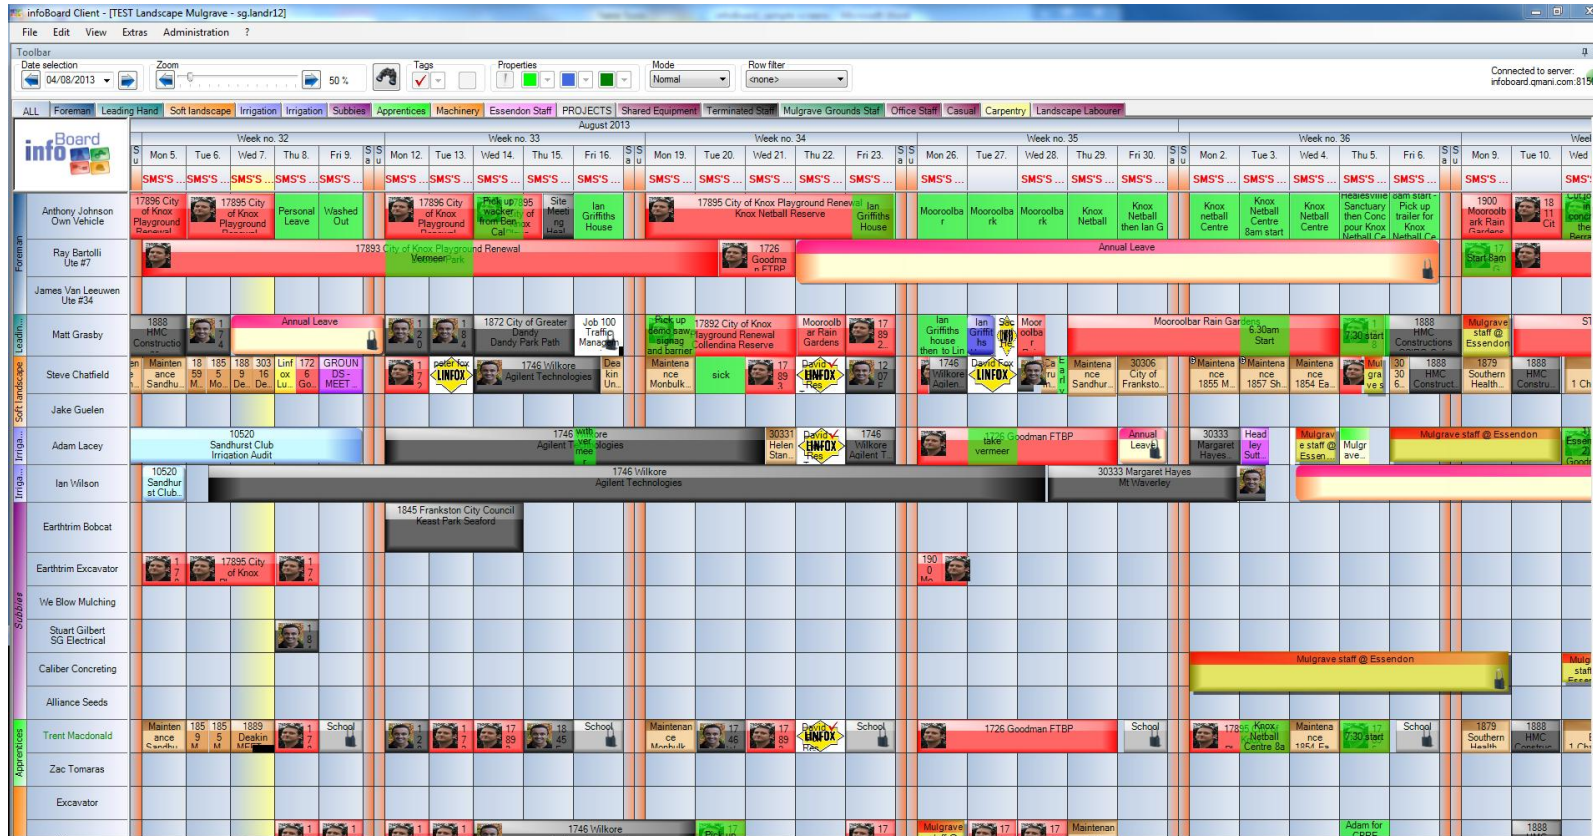

visual operational
management solution for
scheduling and planning

Sample screen shots of infoBoard planning boards

Sample screen shot 1: scheduling of tasks to resources (personnel, machines, etc)

visual operational
management solution for
scheduling and planning

Sample screen shots of infoBoard planning boards

Sample screen shot 1: scheduling of tasks to resources (personnel, machines, etc)

visual operational
management solution for
scheduling and planning

Sample screen shots of infoBoard planning boards

Sample screen shot 1: scheduling of tasks to resources (personnel, machines, etc)

visual operational
management solution for
scheduling and planning

Sample screen shots of infoBoard planning boards

infoBoard Client - [TEST Landscape Mulgrave - sg.landri12]

Sample screen shot 5a: scheduling of tasks in a fabrication and manufacturing operations

visual operational
management solution for
scheduling and planning

Sample screen shots of infoBoard planning boards