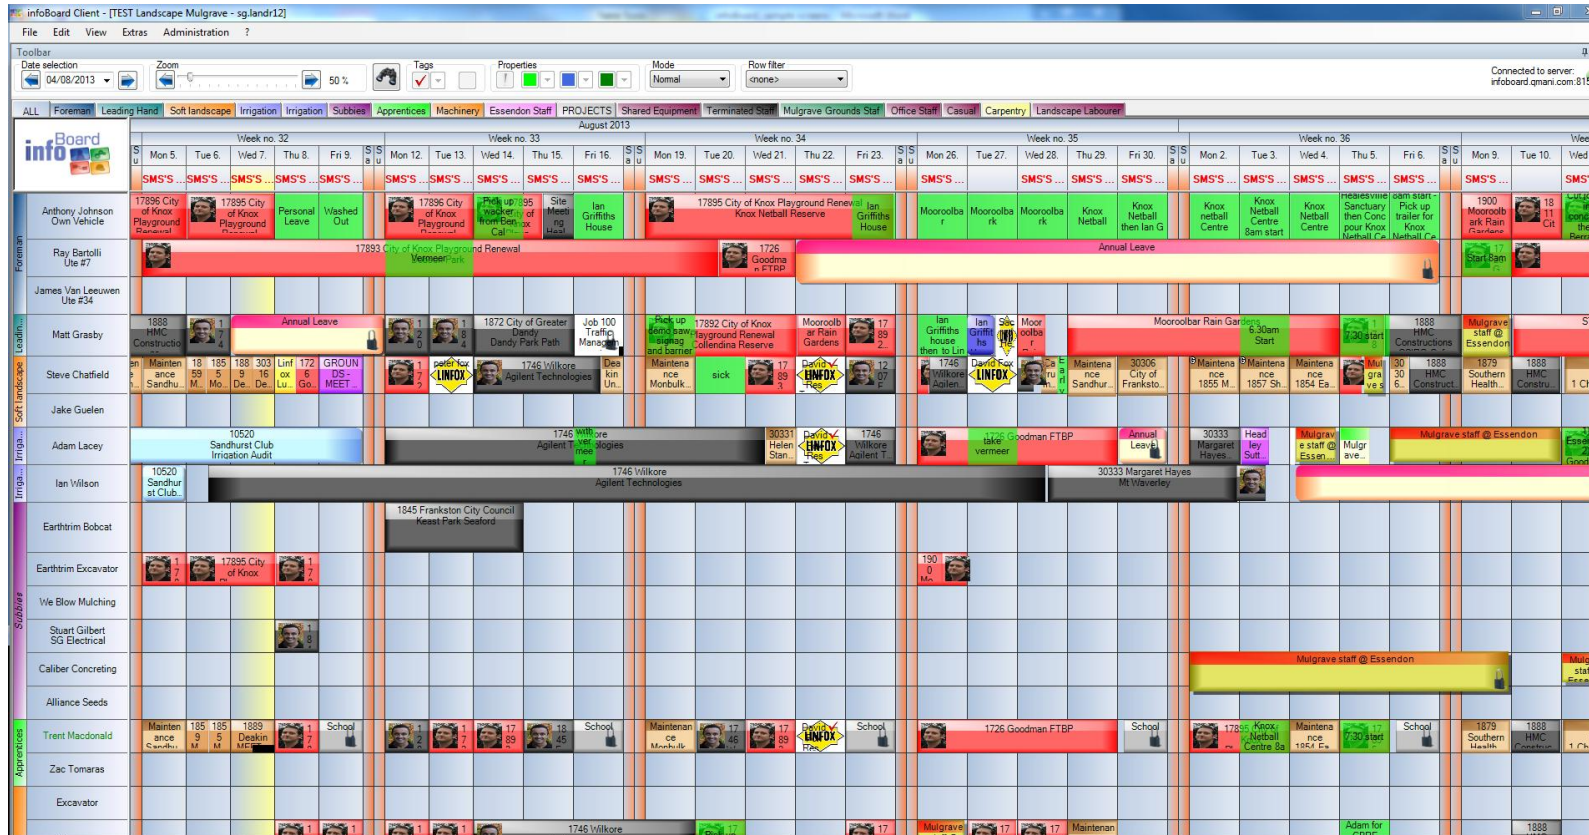

visual operational
management solution for
scheduling and planning

Sample screen shots of infoBoard planning boards

Sample screen shot 1: scheduling of tasks to resources (personnel, machines, etc)

visual operational
management solution for
scheduling and planning

Sample screen shots of infoBoard planning boards

Sample screen shot 1: scheduling of tasks to resources (personnel, machines, etc)

visual operational
management solution for
scheduling and planning

Sample screen shots of infoBoard planning boards

Sample screen shot 1: scheduling of tasks to resources (personnel, machines, etc)

visual operational
management solution for
scheduling and planning

Sample screen shots of infoBoard planning boards

infoBoard Client - [TEST Landscape Mulgrave - sg.landri12]

Sample screen shot 5a: scheduling of tasks in a fabrication and manufacturing operations

visual operational
management solution for
scheduling and planning

Sample screen shots of infoBoard planning boards