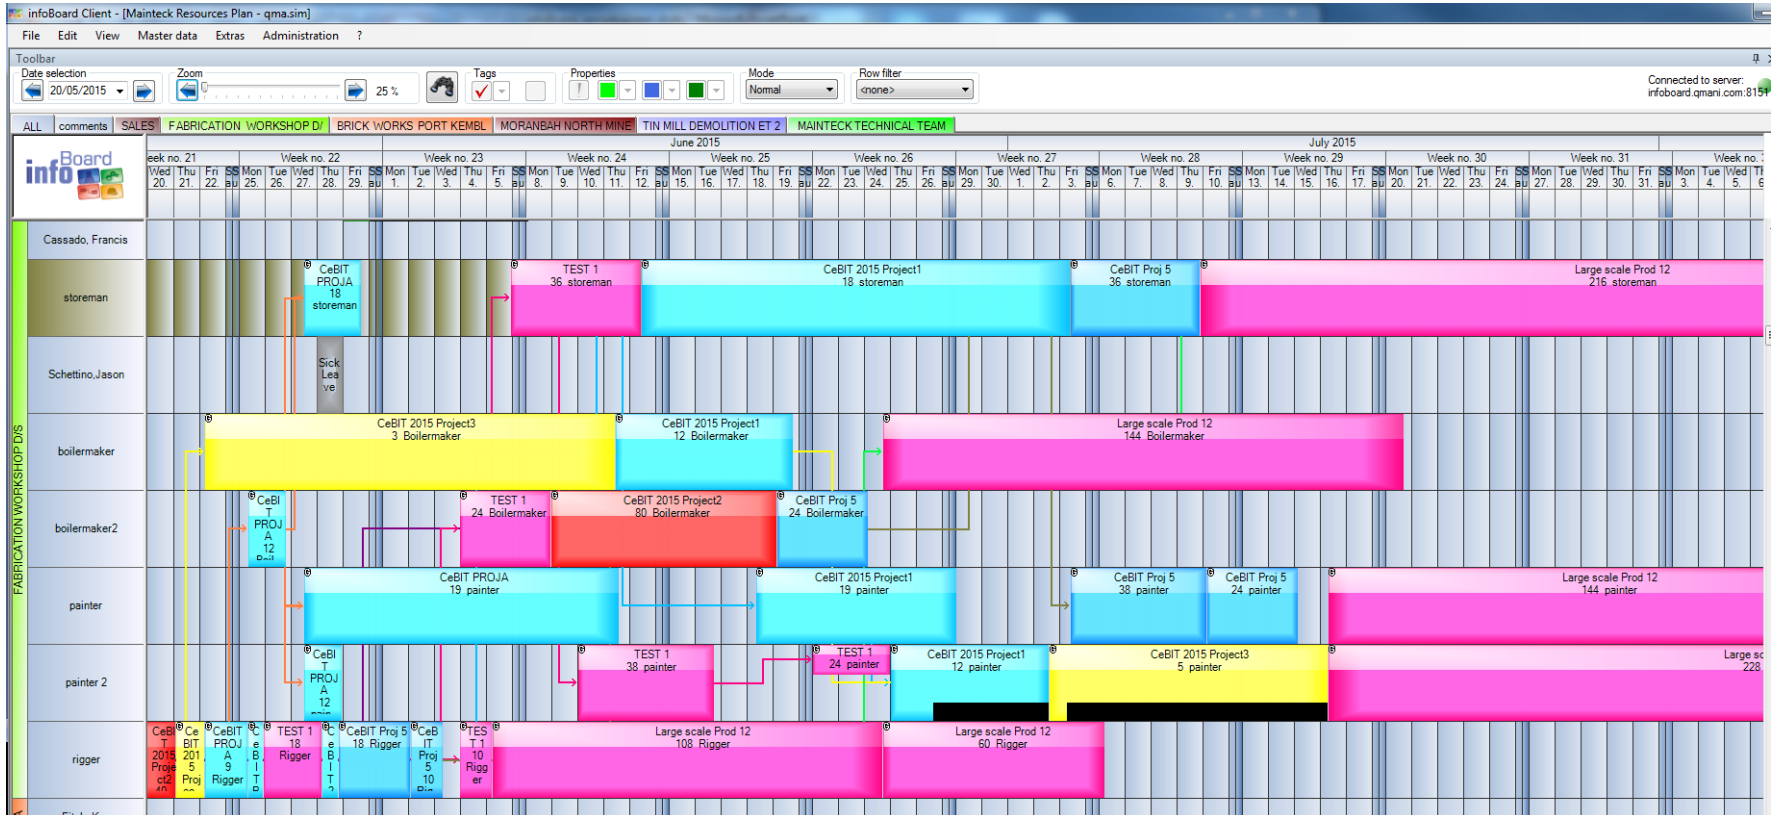

Sample screen shots of infoBoard planning boards

Sample screen shot 3: scheduling and planning of cabinetry operations

visual operational management solution for scheduling and planning

Sample screen shots of infoBoard planning boards

Sample screen shot 4: scheduling and planning of cabinetry operations using conditional dependencies

visual operational management solution for scheduling and planning

Sample screen shots of infoBoard planning boards

Sample screen shot 5: scheduling of tasks in a fabrication and manufacturing operations

visual operational
management solution for
scheduling and planning

Sample screen shots of infoBoard planning boards

Sample screen shot 5a: scheduling of tasks in a fabrication and manufacturing operations

visual operational
management solution for
scheduling and planning

Sample screen shots of infoBoard planning boards