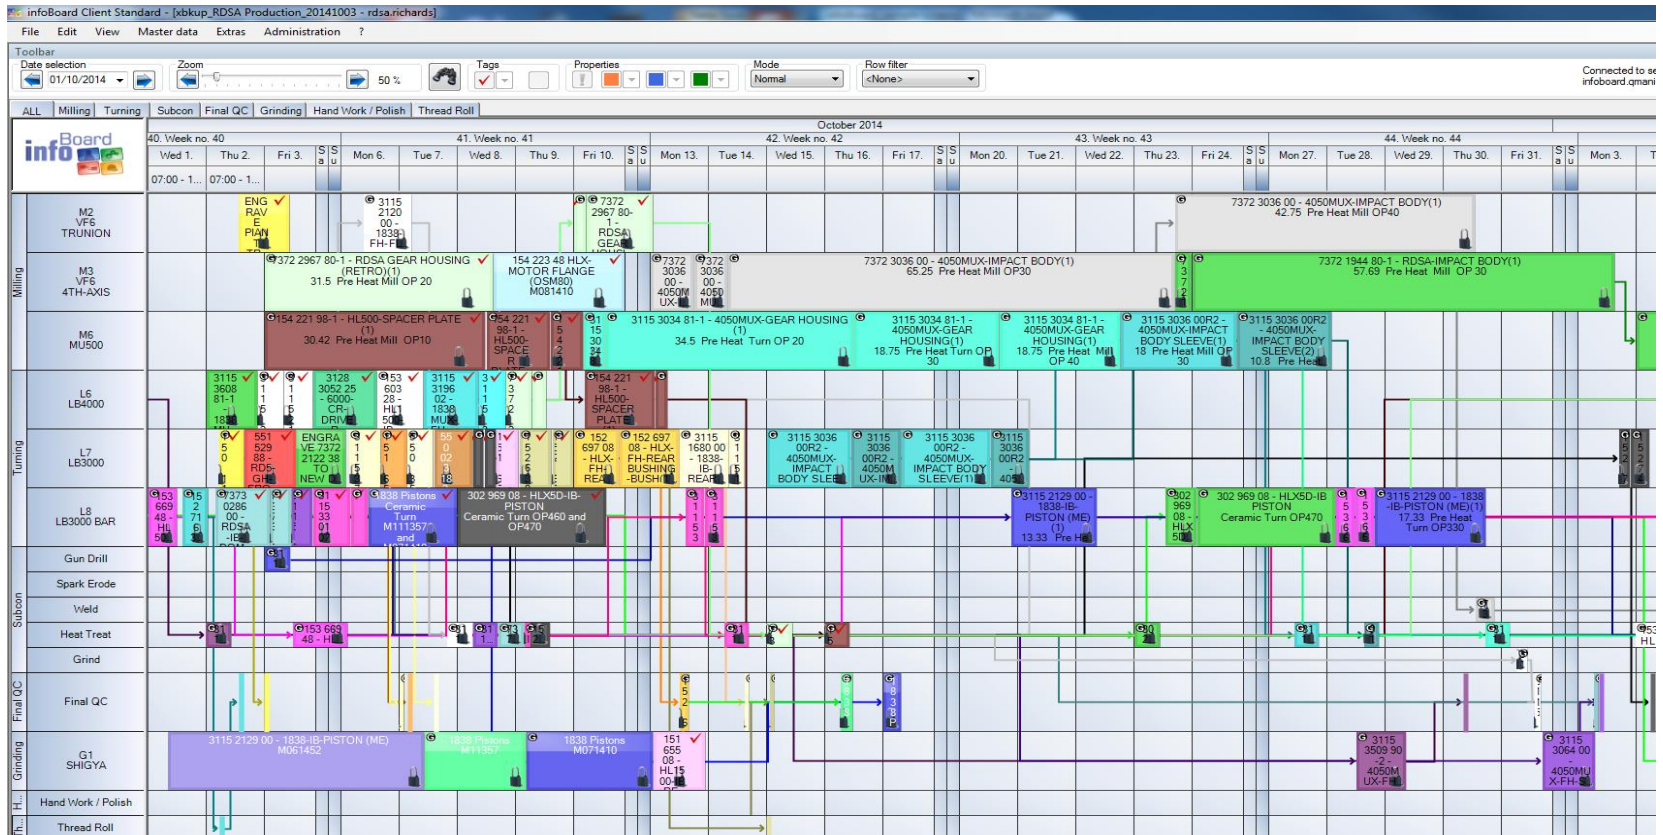

Sample screen shots of infoBoard planning boards

Sample screen shot 3: scheduling and planning of cabinetry operations

visual operational management solution for scheduling and planning

Sample screen shots of infoBoard planning boards

Sample screen shot 4: scheduling and planning of cabinetry operations using conditional dependencies

visual operational management solution for scheduling and planning

Sample screen shots of infoBoard planning boards

Sample screen shot 5: scheduling of tasks in a fabrication and manufacturing operations

visual operational
management solution for
scheduling and planning

Sample screen shots of infoBoard planning boards

Sample screen shot 5a: scheduling of tasks in a fabrication and manufacturing operations

visual operational
management solution for
scheduling and planning

Sample screen shots of infoBoard planning boards