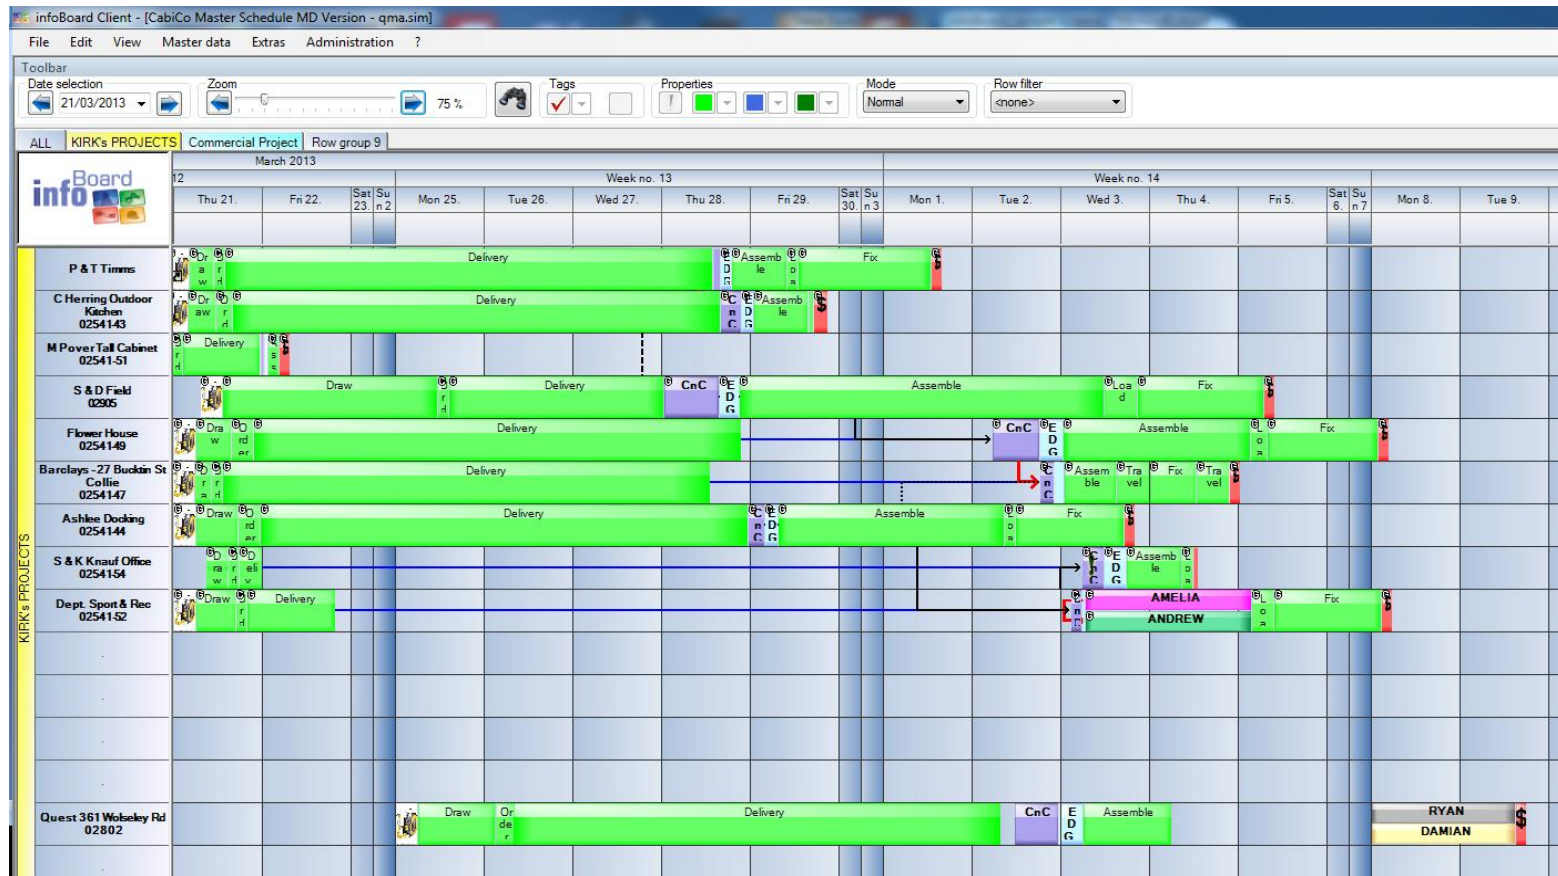

Sample screen shot 1a: scheduling of tasks to resources (personnel, machines, etc)

visual operational
management solution for
scheduling and planning

Sample screen shots of infoBoard planning boards

Sample screen shot 2: scheduling and planning of garment factory operations

visual operational management solution for scheduling and planning

Sample screen shots of infoBoard planning boards

Sample screen shot 2: scheduling and planning for construction activities

visual operational
management solution for
scheduling and planning

Sample screen shots of infoBoard planning boards

Sample screen shot 3: scheduling and planning of cabinetry operations

visual operational management solution for scheduling and planning

Sample screen shots of infoBoard planning boards

Sample screen shot 4: scheduling and planning of cabinetry operations using conditional dependencies

visual operational management solution for scheduling and planning

Sample screen shots of infoBoard planning boards